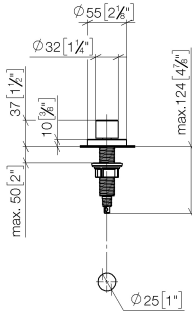

**Strainer waste with control handle - Champagne (22kt Gold)**

ELIO

10 710 970

- control for single basin
- including adapter for Bowden cable

Fits ELIO, ENO, MEM, META SQUARE, SYNC, TARA and TARA ULTRA

Fits: ELIO, MEM, TARA, TARA ULTRA, META SQUARE

10 710 970

mm [inches]

10 710 970

Parts for other finishes can be found here: [Chrome](#)

**Spare parts list**

No.	Item Number	Name	Quantity used	Delivery time
1	09 20 97 030-47	handle	1	60
2	90 12 12 002 00 90	fixing cap	1	2
3	09 27 87 006-47	rosette	1	30
4	90 14 10 043 00 90	seal	1	2
5	09 14 10 042 90	seal	1	2
6	09 29 06 087-47	spindle	1	-
Spare part can no longer be ordered, please order the replacement item				
7	04 30 01 029 00 90	adaptor	1	2
8	09 24 03 175 90	adaptor	1	2
9	09 11 10 073-07	connection	1	30
10	09 11 10 074-07	connection	1	30
11	09 11 10 079-07	connection	1	30
12	09 30 11 087 90	disc	1	2
13	09 23 30 024-07	nut	1	30